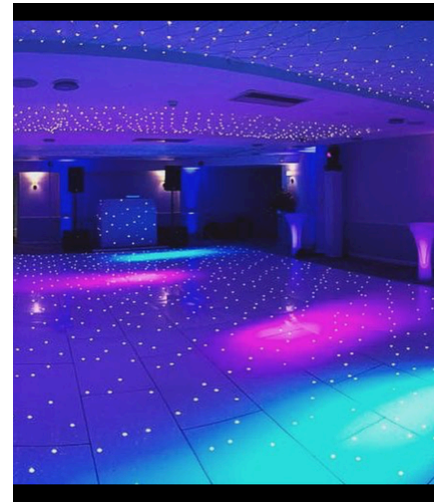

Highfield Park

PARTY PACKAGES

Welcome to our party packages! We have put together three fantastic packages suitable for all types of special occasions and events, however, if something doesn't quite tick the boxes, we'd be delighted to bespoke you a package tailored to your requirements.

Package One

Our Chamberlain Suite from 6pm-
Midnight
Tables & Banqueting Chairs
White Table Linen
Disco/DJ
Hot Rolls & Chips
(Choose between bacon, sausage, hash
brown, tomato or mushroom)
Event Manager